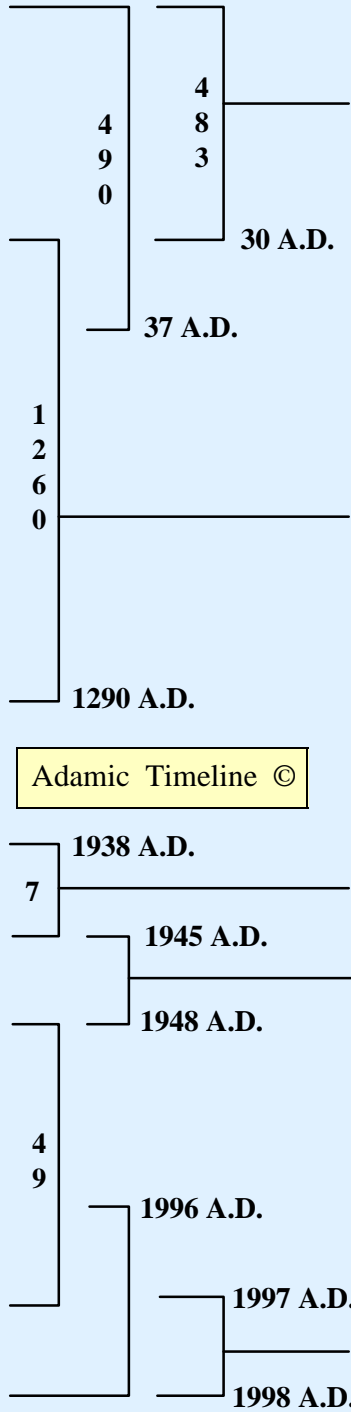

BASE YEAR

Summary Chart

TIMEC17

"Time, Times, and an Half" $700 + 700 + 700 + 350 = 2450$

- 3707
- 4190
- 4197
- 5450
- 6098
- 6105
- 6108
- 6156
- 6157
- 6158

"Decree"

"69 Weeks"

"Christ to Heaven"

End of 490 years

"1260 Days"

"1290 Days"

"Jacob's Trouble"

"1335 Days"

"Israel Reborn"

"Jubilee"

2450

Adamic Timeline ©