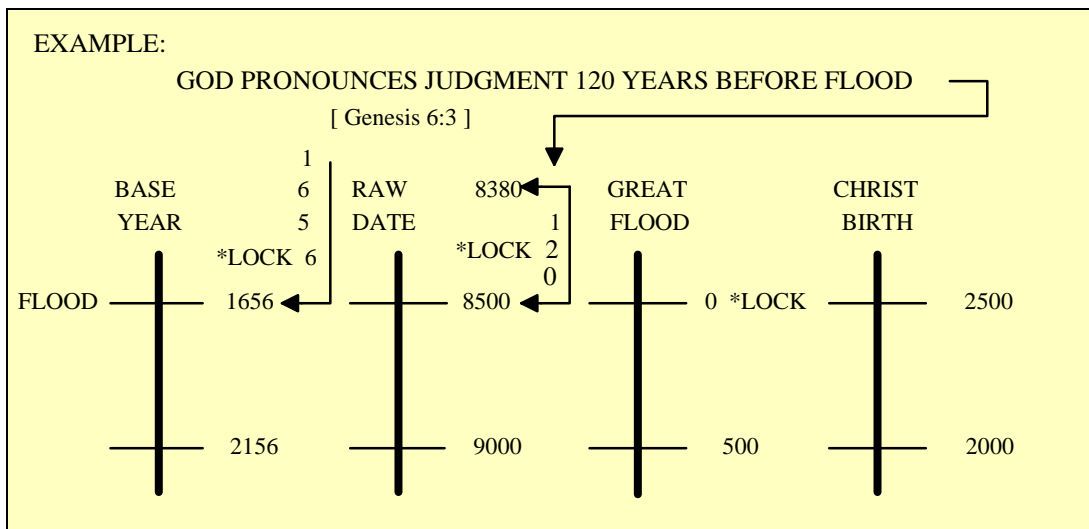

# ADAMIC TIMELINE

## WARNING

THERE ARE FOUR LINES USED IN THIS TIMELINE.

1. BASE YEAR
2. RAW DATE
3. GREAT FLOOD
4. CHRIST BIRTH

ALL FOUR CONTAIN TIMELOCKS

\* TIMELOCKS ARE USED FOR STABILIZING EVENTS WITH THE LINES